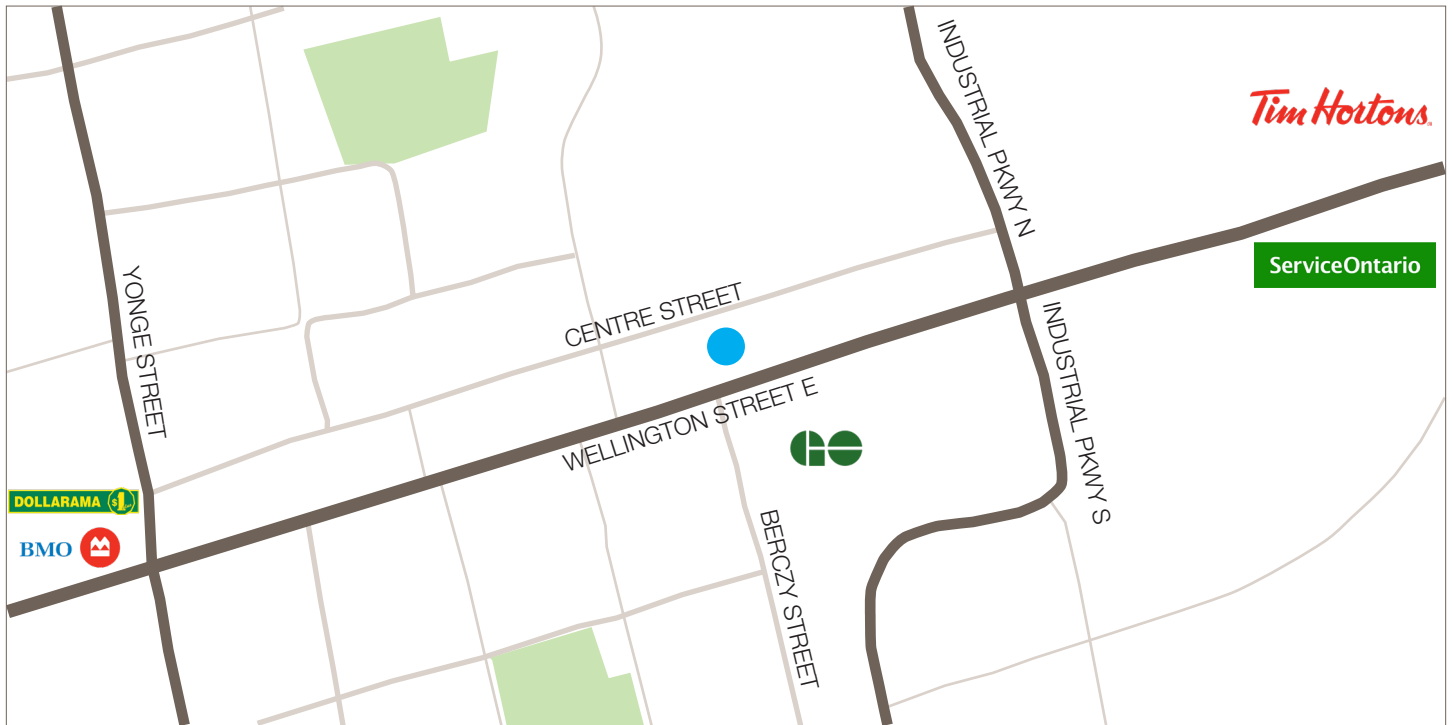

124 Wellington Street E

Area Overview